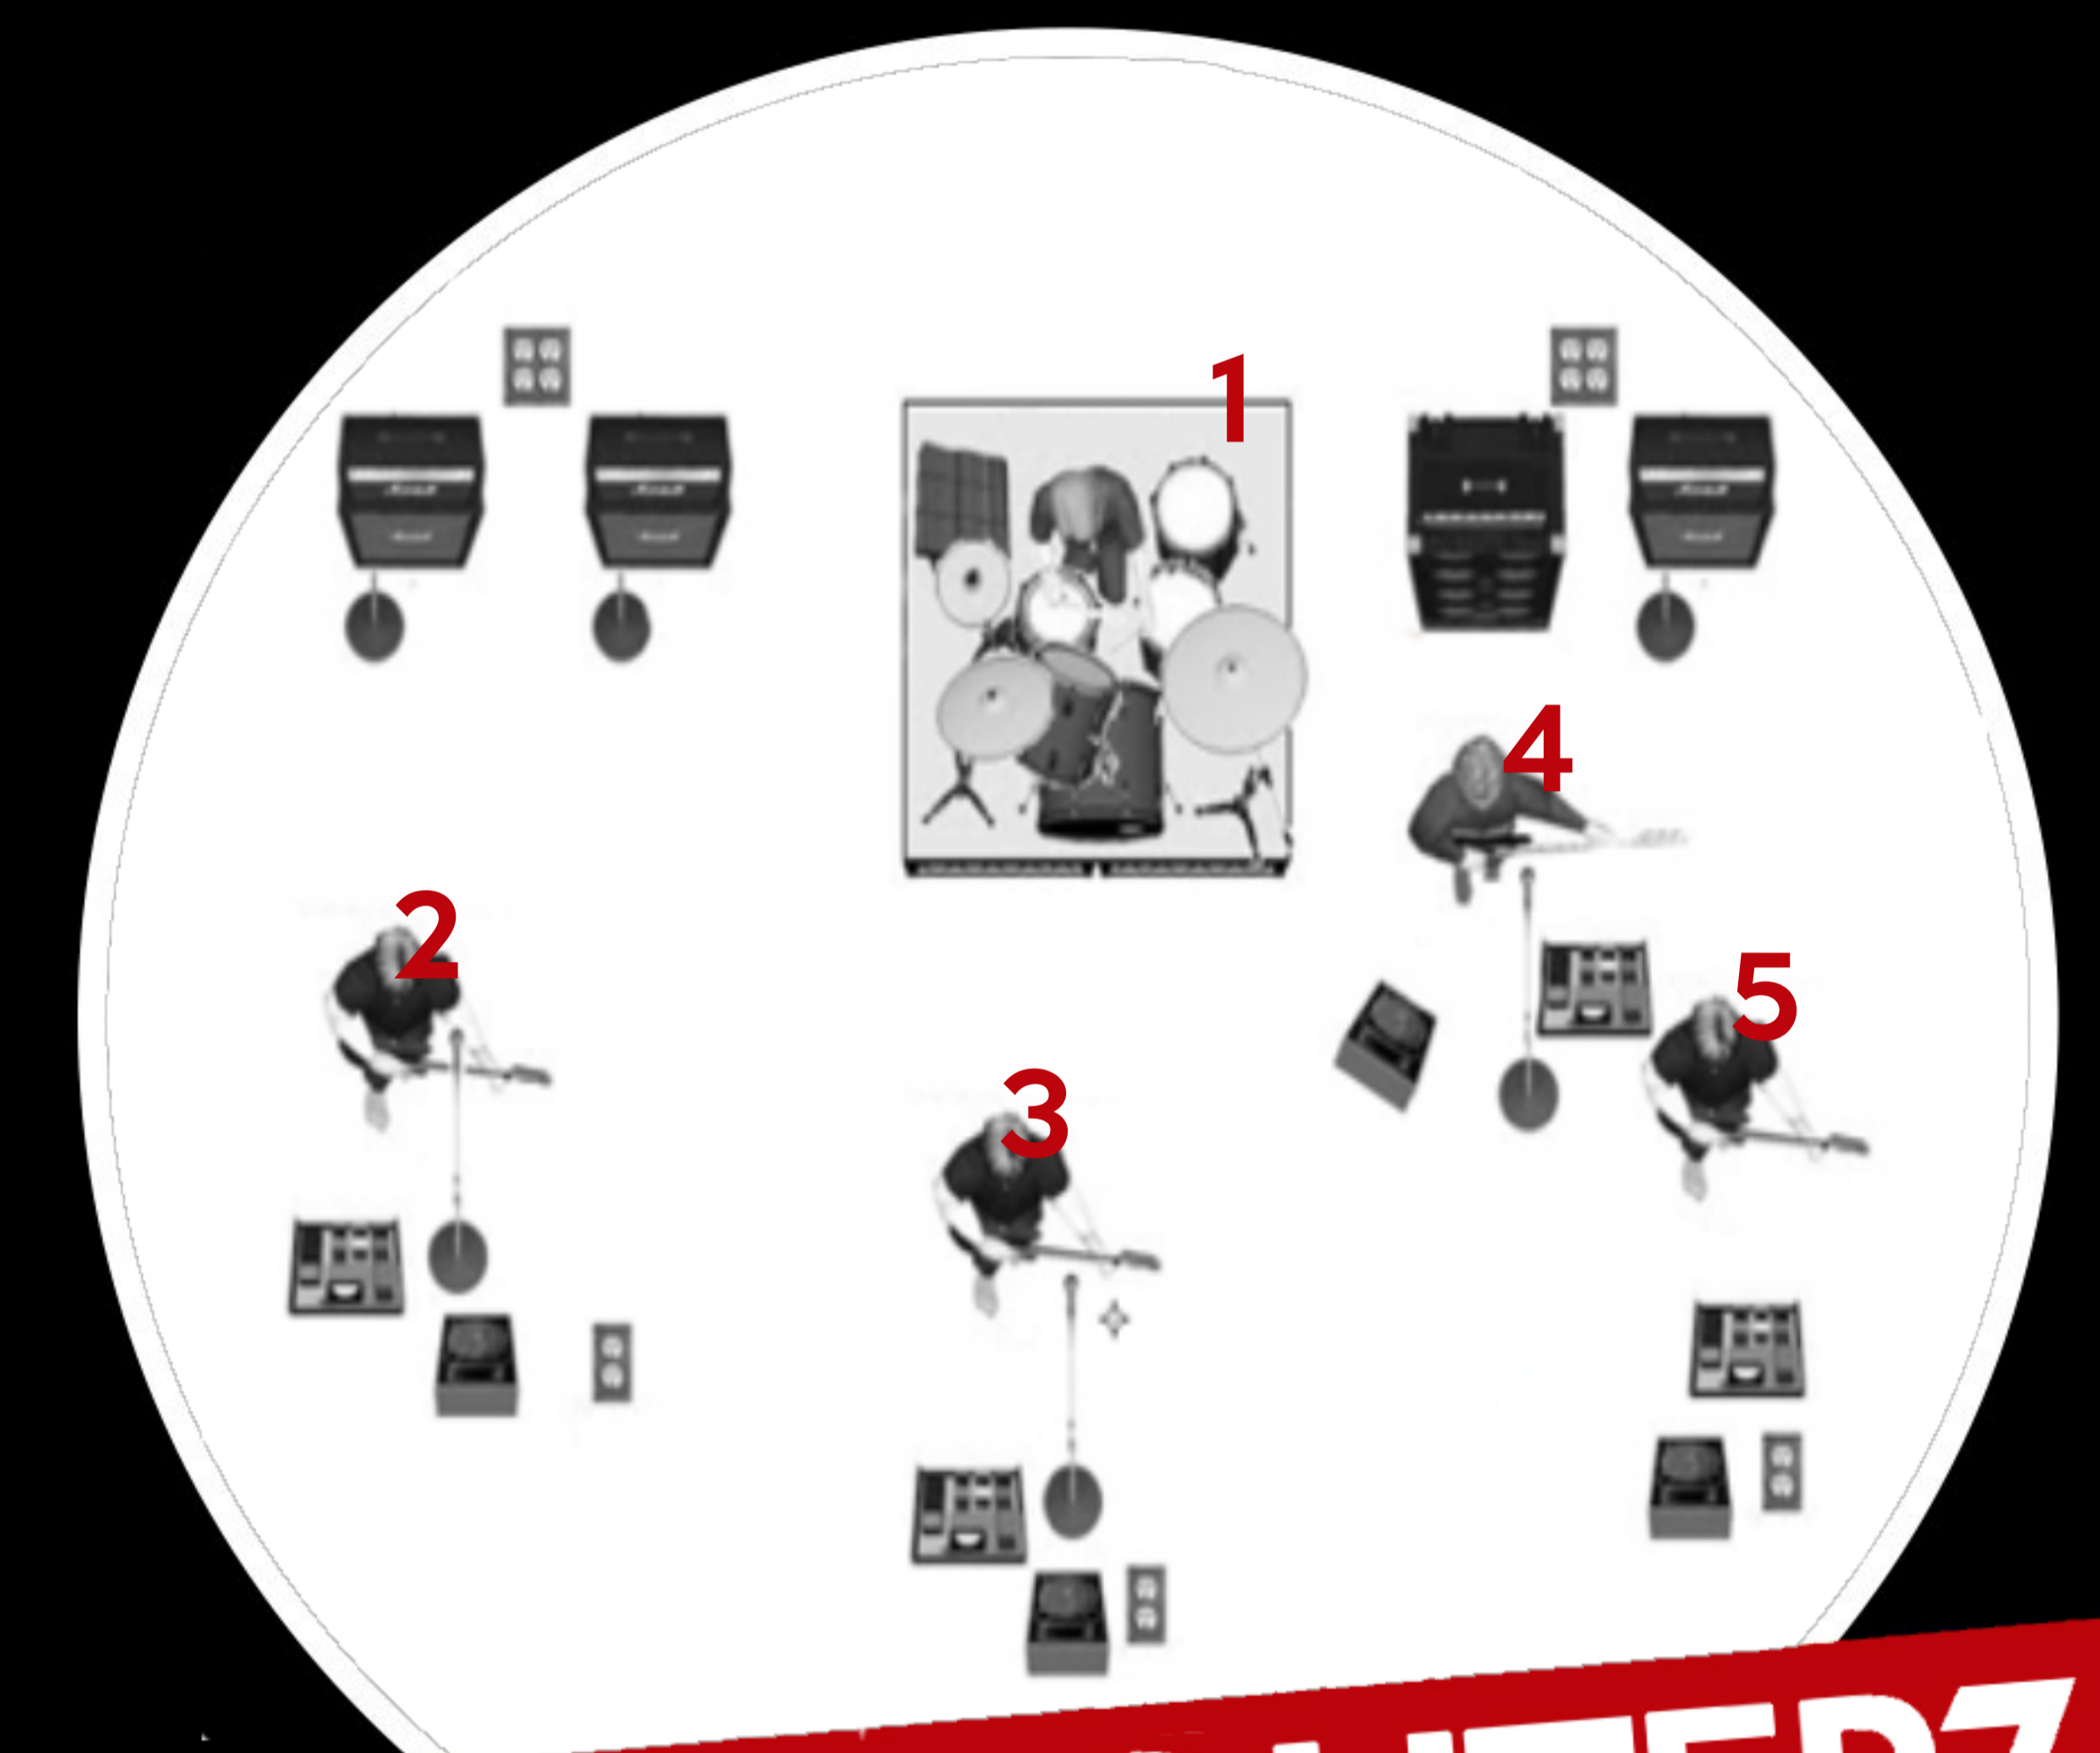

TECH RIDER

FOO FIGHTERZ
FOO FIGHTERS TRIBUTE OFFICIAL TECH-RIDER